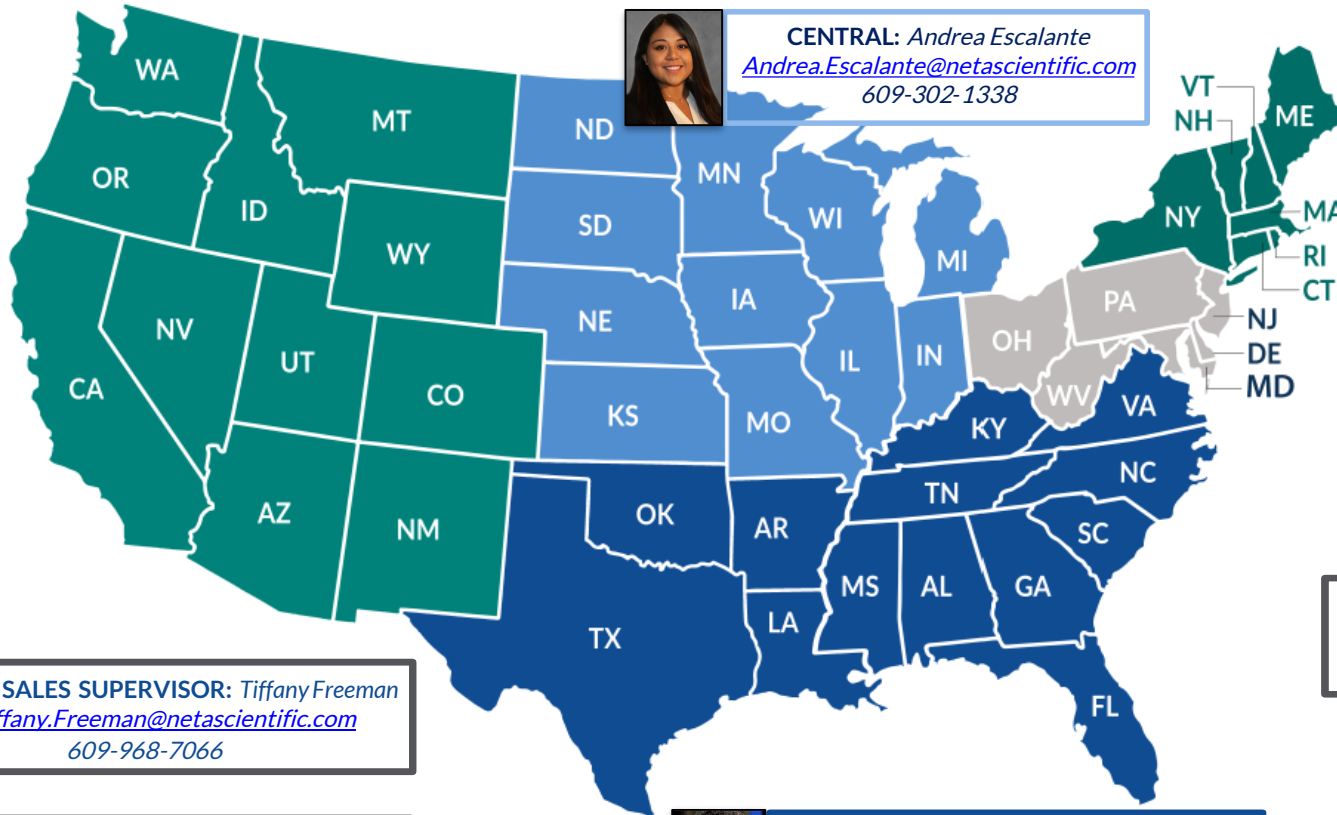

NETA SCIENTIFIC TERRITORY SALES MAP

Dragan Karajovic
VP of Business Development
Dragan.Karajovic@netascientific.com
609-686-6883

Kayla McDonald
National Sales Manager
Kayla.McDonald@netascientific.com
609-968-1498

CENTRAL: Andrea Escalante
Andrea.Escalante@netascientific.com
609-302-1338

WEST: Casey Bridges
Casey.Bridges@netascientific.com
415-646-6675

NORTHEAST: Tim Nelson
Tim.Nelson@netascientific.com
609-968-0634

MID-ATLANTIC: Anushk Gupta
Anushk.Gupta@netascientific.com
609-540-0633

KEY ACCOUNTS: Emily Stairiker
Emily.Stairiker@netascientific.com
609-968-9932

INSIDE SALES SUPERVISOR: Tiffany Freeman
Tiffany.Freeman@netascientific.com
609-968-7066

INSIDE SALES: Preeti Veda
Preeti.Veda@netascientific.com
609-808-3100

SOUTHERN/INSIDE SALES: Charlton Hovis
Charlton.Hovis@netascientific.com
856-283-7656